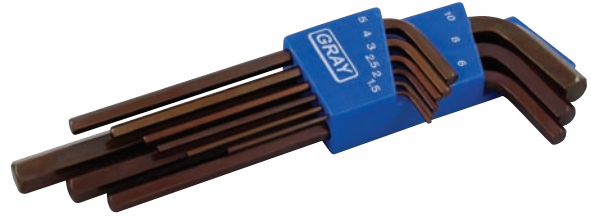

# HEX KEYS

**68713XL**  
**13 Piece SAE Extra Long Arm S<sub>2</sub>**  
**Hex Key Set**

Contains: .050", 1/16", 5/64", 3/32", 7/64", 1/8", 9/64", 5/32", 3/16", 7/32", 1/4", 5/16", 3/8"

**68709XL**  
**9 Piece Metric Extra Long Arm S<sub>2</sub>**  
**Hex Key Set**

Contains: 1.5, 2, 2.5, 3, 4, 5, 6, 8, 10mm

**68913XL**  
**13 Piece SAE Extra Long Arm Ball**  
**S<sub>2</sub> Hex Key Set**

Contains: .050", 1/16", 5/64", 3/32", 7/64", 1/8", 9/64", 5/32", 3/16", 7/32", 1/4", 5/16", 3/8"

**68909XL**  
**9 Piece Metric Extra Long Arm Ball**  
**S<sub>2</sub> Hex Key Set**

Contains: 1.5, 2, 2.5, 3, 4, 5, 6, 8, 10mm

**68913SB\***  
**13 Piece SAE Stubby Long Arm Ball**  
**S<sub>2</sub> Hex Key Set**

Contains: .050", 1/16", 5/64", 3/32", 7/64", 1/8", 9/64", 5/32", 3/16", 7/32", 1/4", 5/16", 3/8"

**68909SB\***  
**9 Piece Metric Stubby Long Arm Ball**  
**S<sub>2</sub> Hex Key Set**

Contains: 1.5, 2, 2.5, 3, 4, 5, 6, 8, 10mm